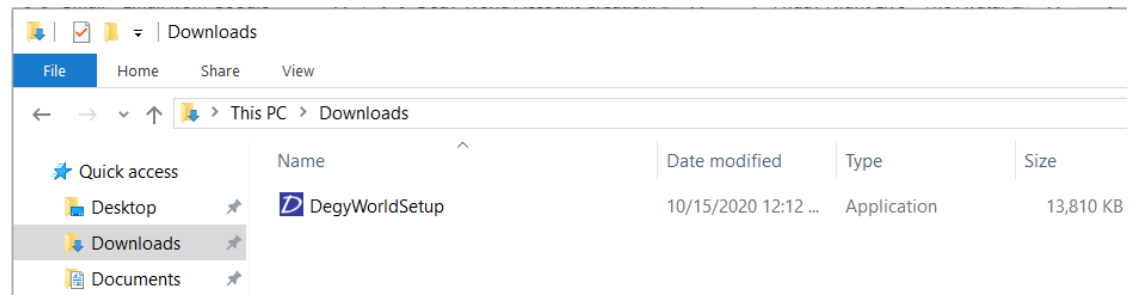

Step 2:

Once the install file download has completed, open your downloads folder and double click on the installer file to launch.