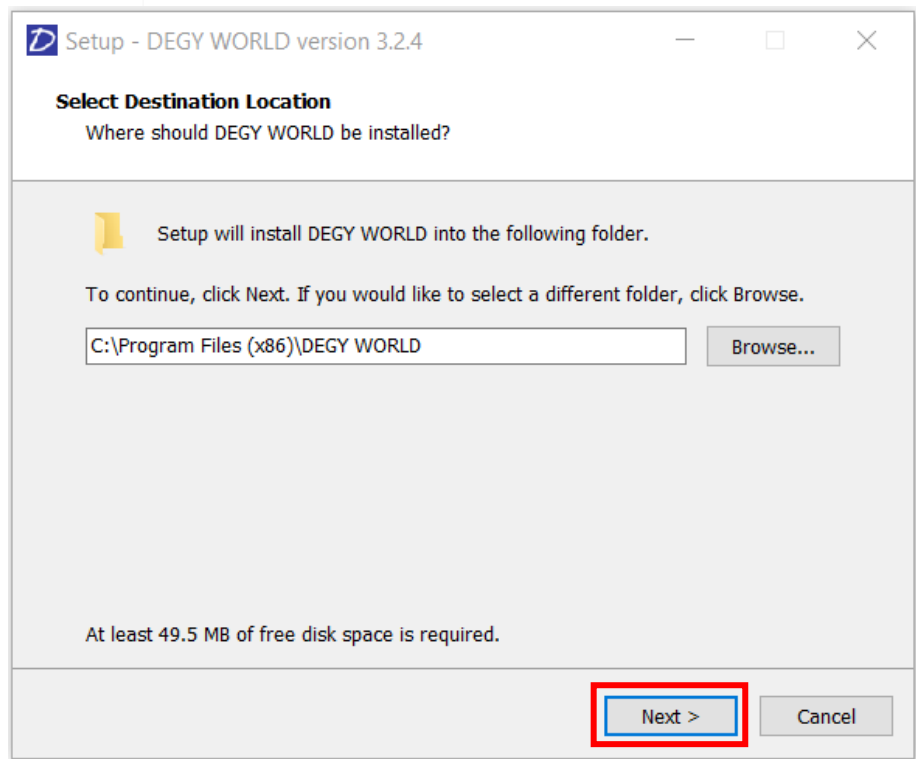

Step 1: Click the Degy World Windows Download Link above. Your browser may prompt you to permit downloads from this site, please click 'allow' and check any popup blockers to ensure that the download is not blocked.

Step 2:

Once the install file download has completed, open your downloads folder and double click on the installer file to launch.

Step 3:

Click the 'Next >' button on the resulting pane regarding install location.