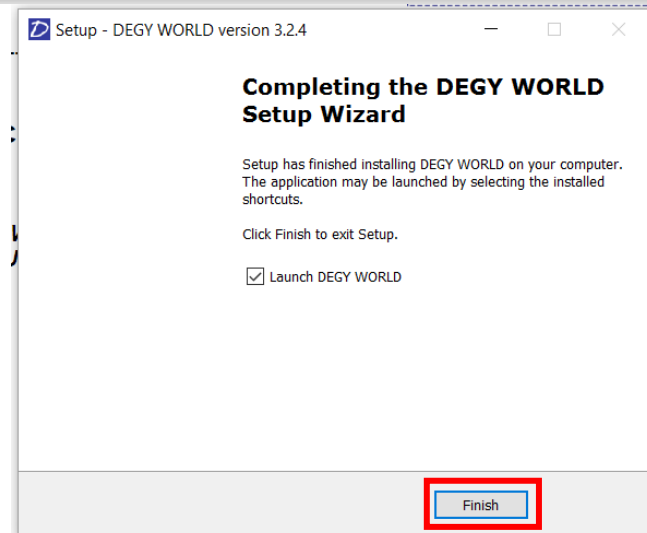

Step 6:

Click the 'Finish' button on the resulting pane regarding Application launch. The application will continue to download and install.

Step 7:

To Start, use the default screen dimensions, and select the "Fastest" Graphics quality. Ensure 'Windowed' is checked.

Click the 'Play!' button