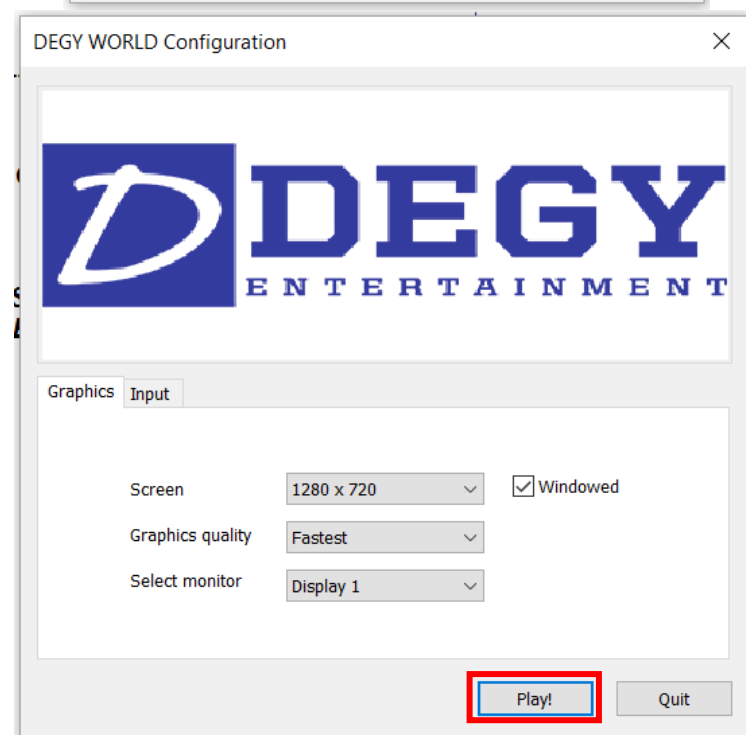

Step 5:

Click the 'Install' button on the resulting pane regarding Install

Step 6:

Click the 'Finish' button on the resulting pane regarding Application launch. The application will continue to download and install.

Step 7:

To Start, use the default screen dimensions, and select the "Fastest" Graphics quality. Ensure 'Windowed' is checked.

Click the 'Play!' button

Step 8: Once the application installation has completed, you will be presented with a log in screen.