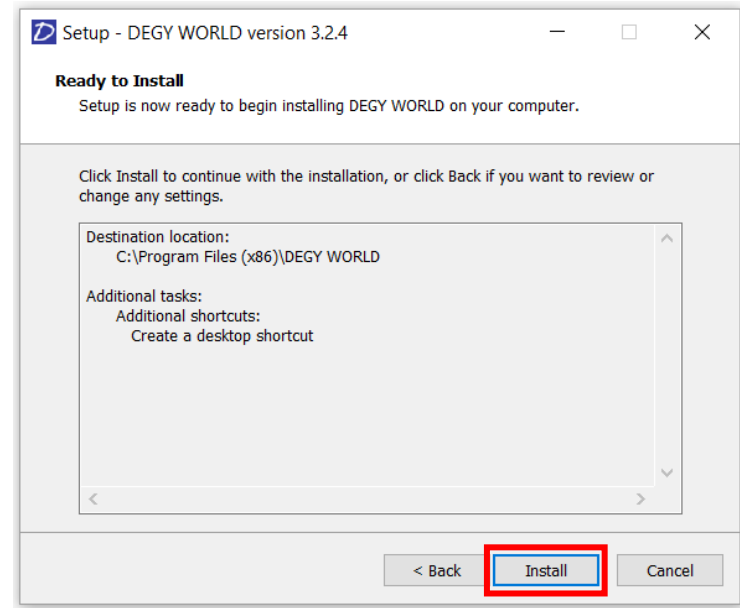

Step 5:

Click the 'Install' button on the resulting pane regarding Install