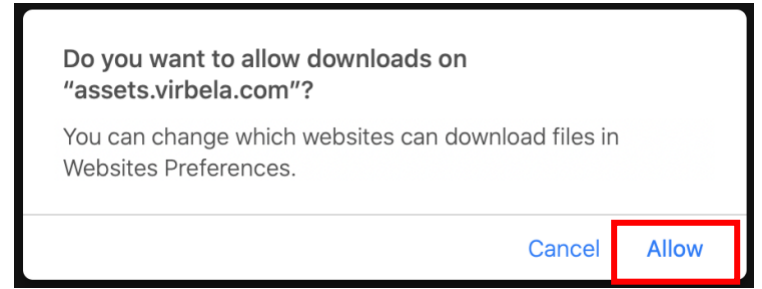

DEGY WORLD

PREPARE TO ENTER A NEW WORLD

Windows Clean Install Guide

If your version of Degy World appears corrupted, or the patching system reports repeated failures you should clear all previous downloads and caches.

To do this you must re-download the Degy World installer from the [Degy World Windows download link](#).

Once the installer opens, check the box labeled "Remove any existing downloads and caches" in step 4 below.

You must have an account to log in to Degy World. Your registration and account creation information will come via email will come prior to your event.

Degy World is a robust application and will take approximately 15min. to download and install. Please give yourself enough time to do so.

Step 1: Click the Degy World Windows Download Link above. Your browser may prompt you to permit downloads from this site, please click 'allow' and check any popup blockers to ensure that the download is not blocked.