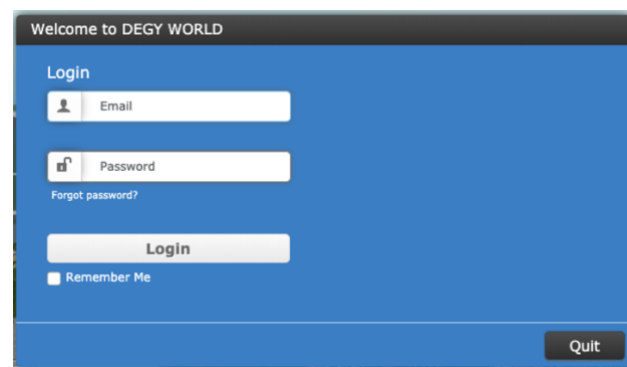

Step 7:

To Start, use the default screen dimensions, and select the "Fastest" Graphics quality. Ensure 'Windowed' is checked.

Click the 'Play!' button

Step 8: Once the application installation has completed, you will be presented with a log in screen.

This is where you will enter the account that you create closer to the event to log into the application. You may not already have an account. *Please reach out to your event host if you have not received account creation information 60min prior to your event.*